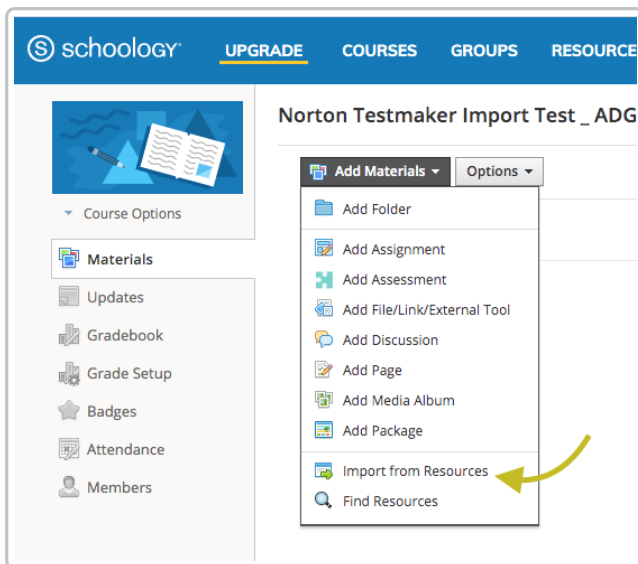

3. Click the resource folder to open.
4. Click the check box to the left of the resource title.
5. Click the **Import** button.

6. Click the **Advanced Options** link if you'd like to add more options to your test.