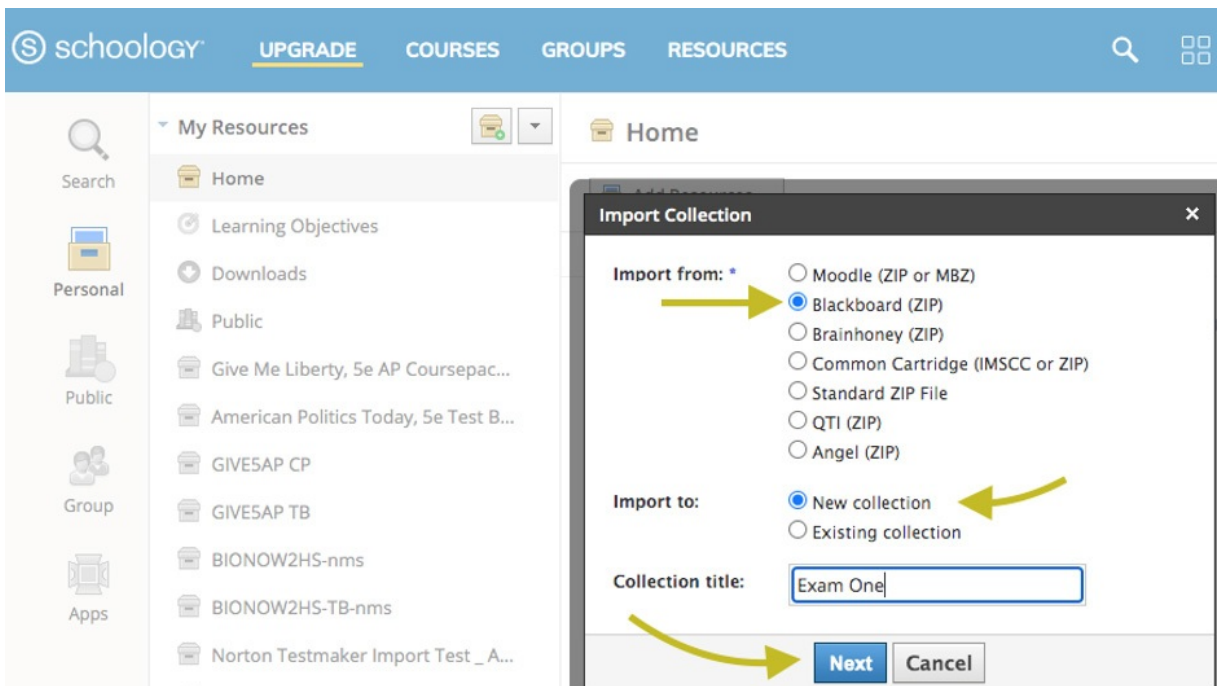

Importing a Test to a Schoology Course

1. Open Your Schoology course.
2. From the horizontal navigation select **RESOURCES**.

3. Click the down arrow in the My Resources area and select **Import**.

4. The Import Collection window will appear.

5. On the **Import from** list, select **Blackboard (ZIP)**. Note: for “Made by Norton” premade tests, you will need to select **Common Cartridge (IMSCC or ZIP)**.
6. On the **Import to** list, select **New Collection**.
7. Type the name of your test in the **Collection title** field.
8. Click the **Next** button.

9. Click the **Attach File** button.
10. Select the ZIP file you downloaded from Norton Testmaker.
11. Click the **Next** button.

The screenshot shows the Schoology interface. At the top, there are navigation tabs for 'UPGRADE', 'COURSES', 'GROUPS', and 'RESOURCES'. A search bar and utility icons are on the right. A green banner at the top states: 'Your files are currently being transferred into Schoology. You can access a list of your transferred files from your Transfer History and...'.