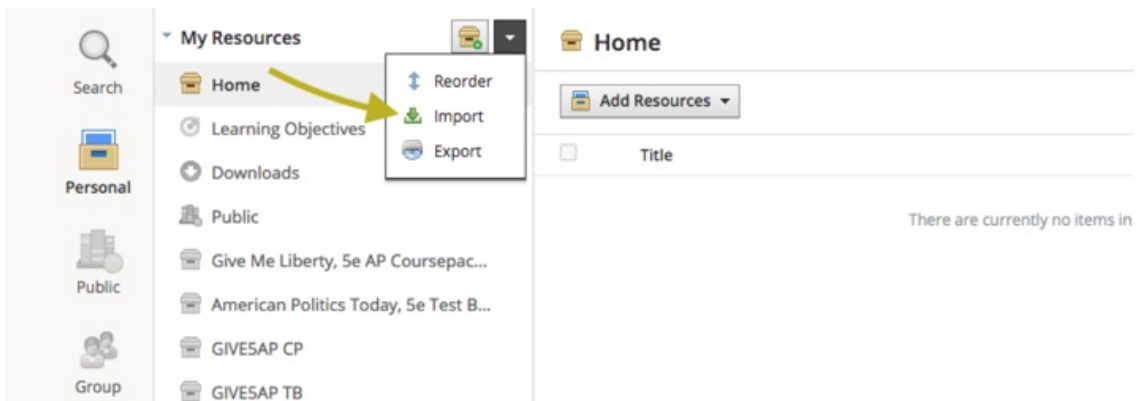

3. Click the down arrow in the My Resources area and select **Import**.