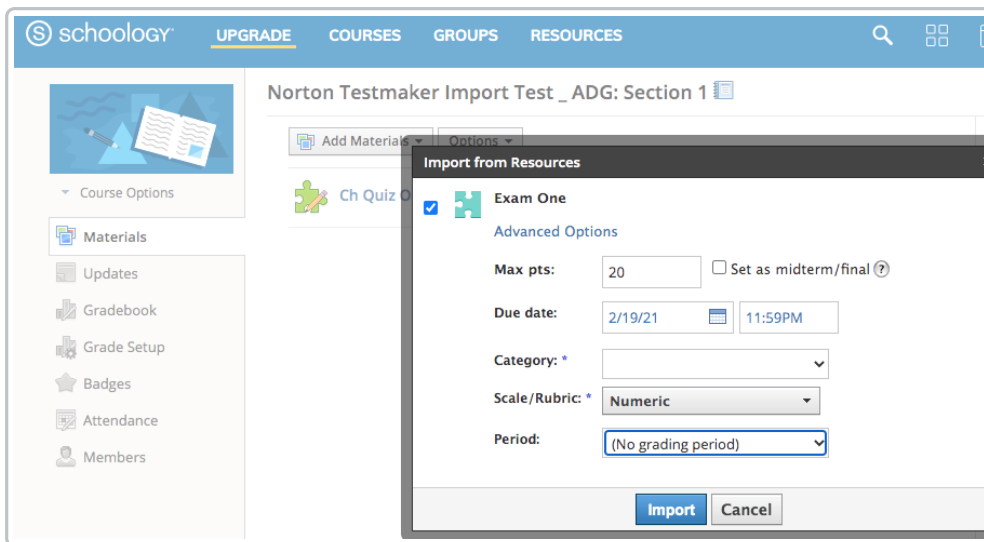

Adding the Test to Your Course

1. Navigate back to your course.
2. Click the **Add Materials** dropdown and click **Import from Resources**.

3. Click the resource folder to open.
4. Click the check box to the left of the resource title.
5. Click the **Import** button.

6. Click the **Advanced Options** link if you'd like to add more options to your test.

7. Click the **Import** button to add the test to your course.

8. The test will now appear in your course.