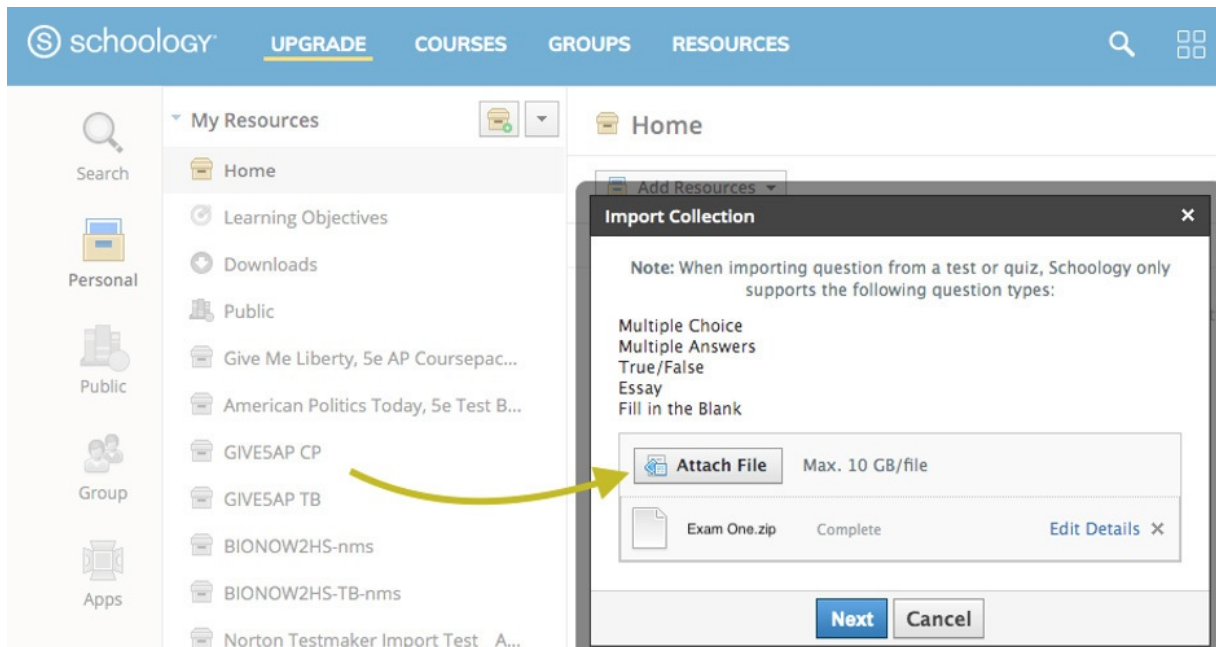

5. On the **Import from** list, select **Blackboard (ZIP)**. Note: for “Made by Norton” premade tests, you will need to select **Common Cartridge (IMSCC or ZIP)**.
6. On the **Import to** list, select **New Collection**.
7. Type the name of your test in the **Collection title** field.
8. Click the **Next** button.

9. Click the **Attach File** button.
10. Select the ZIP file you downloaded from Norton Testmaker.
11. Click the **Next** button.