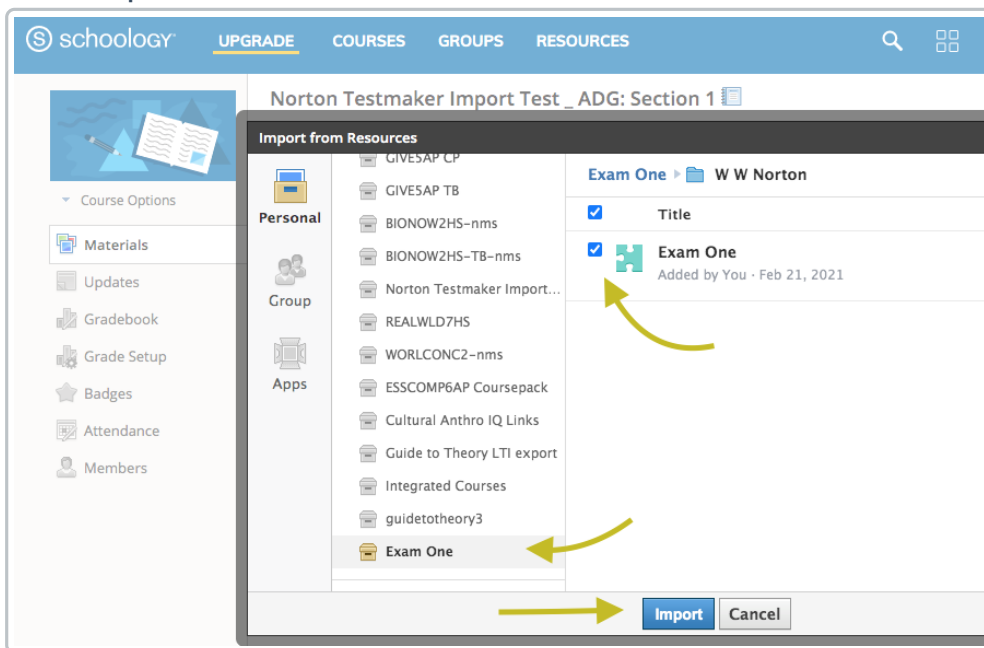

Question 2 (10 points)
Which of the following resulted from the European exploration, conquest, and colonization of the Western Hemisphere?

12. Once the import is complete, you will see a new collection on the left side of the screen under **My Resources**.
13. Click on the resource to open.
14. Click on the W. W. Norton folder to open. The new test will be in the folder. Click on the test to view

Adding the Test to Your Course

1. Navigate back to your course.
2. Click the **Add Materials** dropdown and click **Import from Resources**.

3. Click the resource folder to open.
4. Click the check box to the left of the resource title.
5. Click the **Import** button.